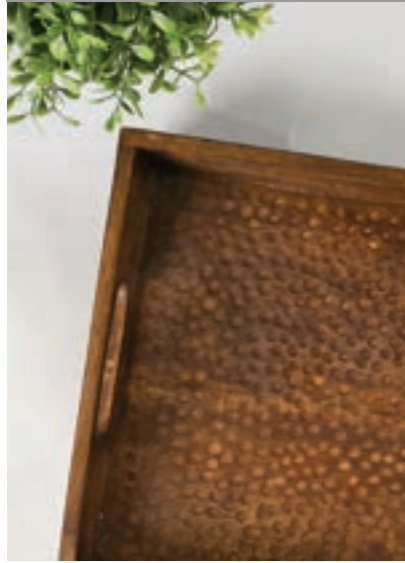

Bowl

BK-004 | 6.5 in x 10 in
Ea. \$16.50 MOQ: 2

Tray

BK-006 | 15 in Round
Ea. \$26.40 MOQ: 2

Handled Tray

BK-003 | 10 in x 14 in
Ea. \$22.00 MOQ: 2

Handled Tray

BK-008 | 12.75 in x 17 in
Ea. \$30.80 MOQ: 2

HANDCRAFTED

The Heritage Lace Artisan Wood collection is handcrafted from mango and acacia wood. This exquisite collection brings fine wooden entertaining essentials to the forefront. Each piece is accented with hand detailing like our popular hand hammered and hand scraped finishes.